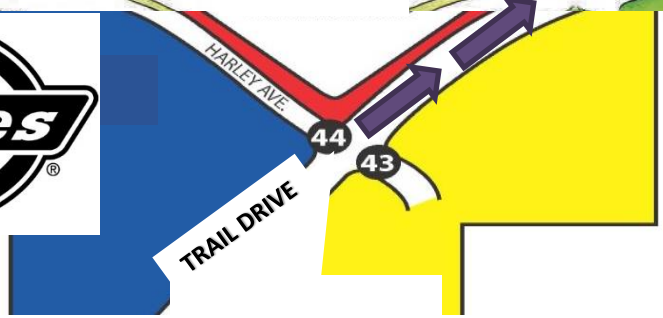

GRAND ENTRY GALA 2022

FROM UNIVERSITY – West ON TRAIL DRIVE AND RIGHT INTO GATE 42.

FROM MONTGOMERY – GO RIGHT ONTO TRAIL DRIVE AND LEFT INTO GATE 42

Once you enter GATE 42 (ON THE SOUTH SIDE OF THE WILL ROGERS CAMPUS) YOU WILL TURN LEFT ONTO BURNETT-TANDY TO ENTER THE QUEUE FOR VALET. IF YOU PREFER TO SELF PARK, AN ATTENDANT WILL DIRECT YOU ONCE YOU ARE ON BURNETT-TANDY.

THANK YOU FOR YOUR SUPPORT OF JUNIOR LEAGUE OF FORT WORTH AND THE GRAND ENTRY GALA.

If you are unfamiliar with how to reach Will Rogers Memorial Center, please follow the driving directions below.

DRIVING DIRECTIONS:

Driving Directions:

FROM THE NORTH: Take I-35W South to downtown Fort Worth – Exit I-30 West towards Abilene – Travel approximately three miles past downtown Fort Worth to the University Drive Exit (Exit 12) or Montgomery (Exit 11) – Go north.

FROM THE SOUTH: Take I-35W north to downtown Fort Worth – Exit I-30 West towards Abilene – Travel approximately three miles past downtown Fort Worth to the University Drive Exit (Exit 12) or Montgomery (Exit 11) – Go north.