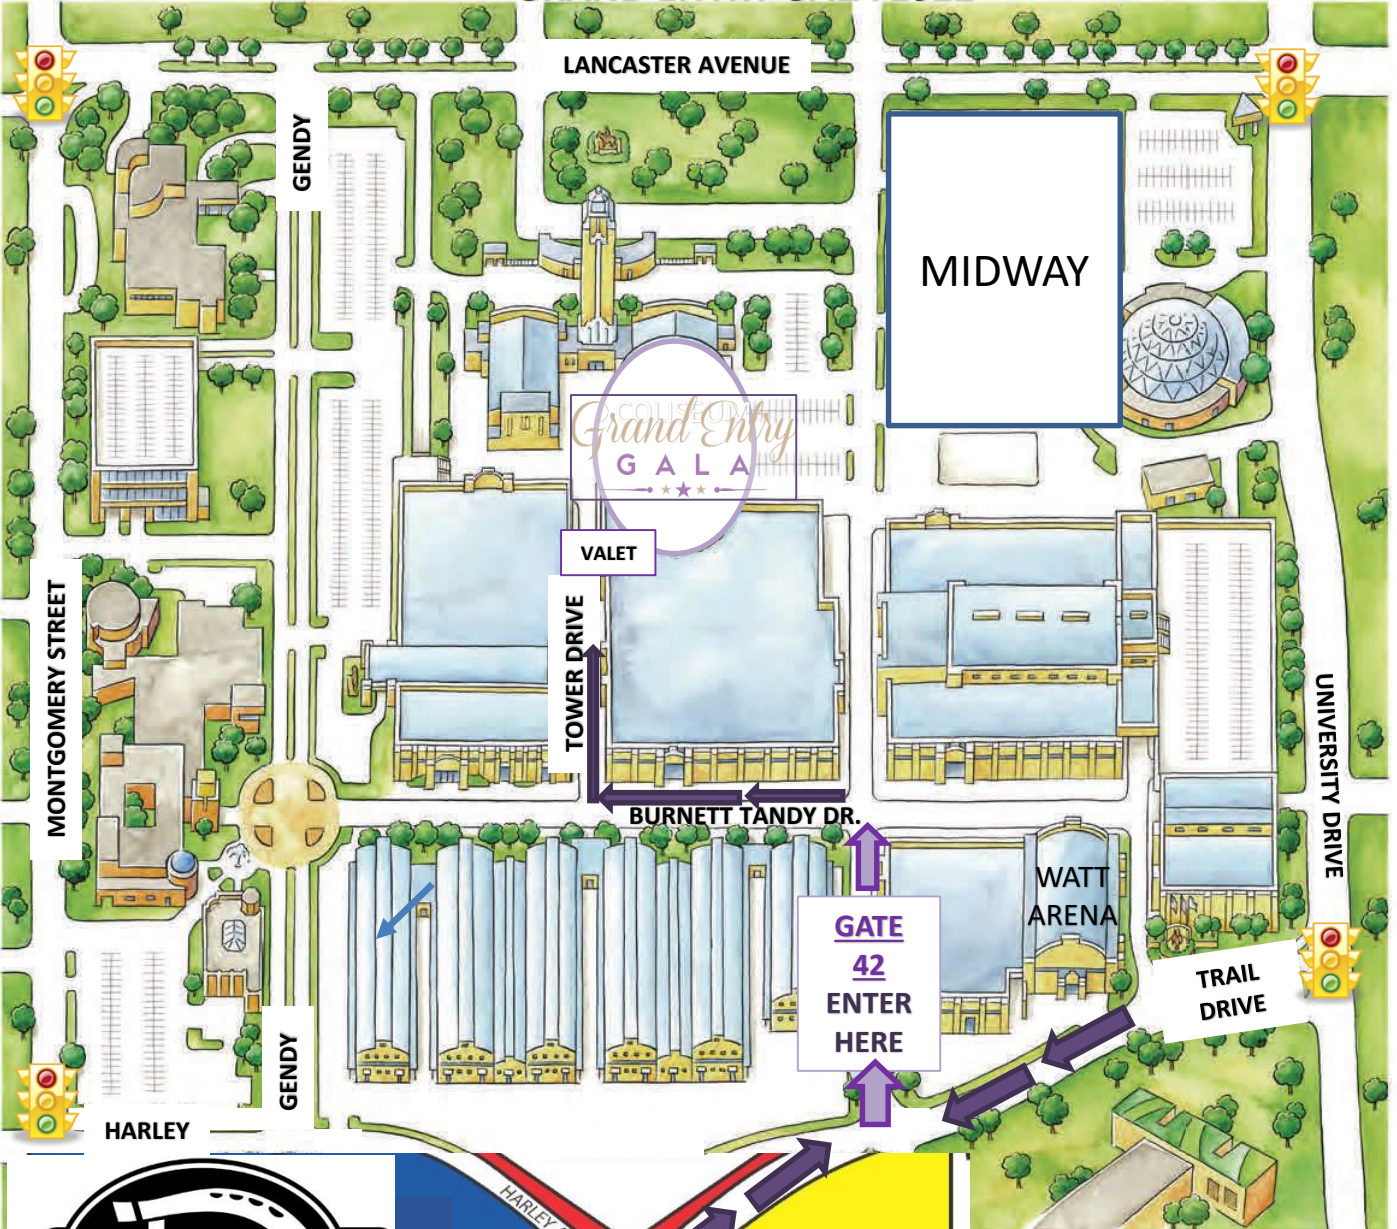

GRAND ENTRY GALA 2022

FROM UNIVERSITY – West ON TRAIL DRIVE AND RIGHT INTO GATE 42.

FROM MONTGOMERY – GO RIGHT ONTO TRAIL DRIVE AND LEFT INTO GATE 42

Once you enter GATE 42 (ON THE SOUTH SIDE OF THE WILL ROGERS CAMPUS) YOU WILL TURN LEFT ONTO BURNETT-TANDY TO ENTER THE QUEUE FOR VALET. IF YOU PREFER TO SELF PARK, AN ATTENDANT WILL DIRECT YOU ONCE YOU ARE ON BURNETT-TANDY.

FROM THE SOUTH: Take I-35W north to downtown Fort Worth – Exit I-30 West towards Abilene – Travel approximately three miles past downtown Fort Worth to the University Drive Exit (Exit 12) or Montgomery (Exit 11) – Go north.

FROM THE EAST: Take I-30 West approximately three miles past downtown Fort Worth to University Drive Exit (Exit 12) or Montgomery (Exit 11) and Go north.

FROM THE WEST: Take I-30 East to the University Drive Exit (Exit 12) or Montgomery (Exit 11) – Go North

RIDE SHARE:

**RIDE SHARE WILL DROP OFF IN THE SAME LOCATION AS VALET USING THE ADDRESS OF:
3316 Burnett Tandy Dr., Fort Worth, Texas 76107**