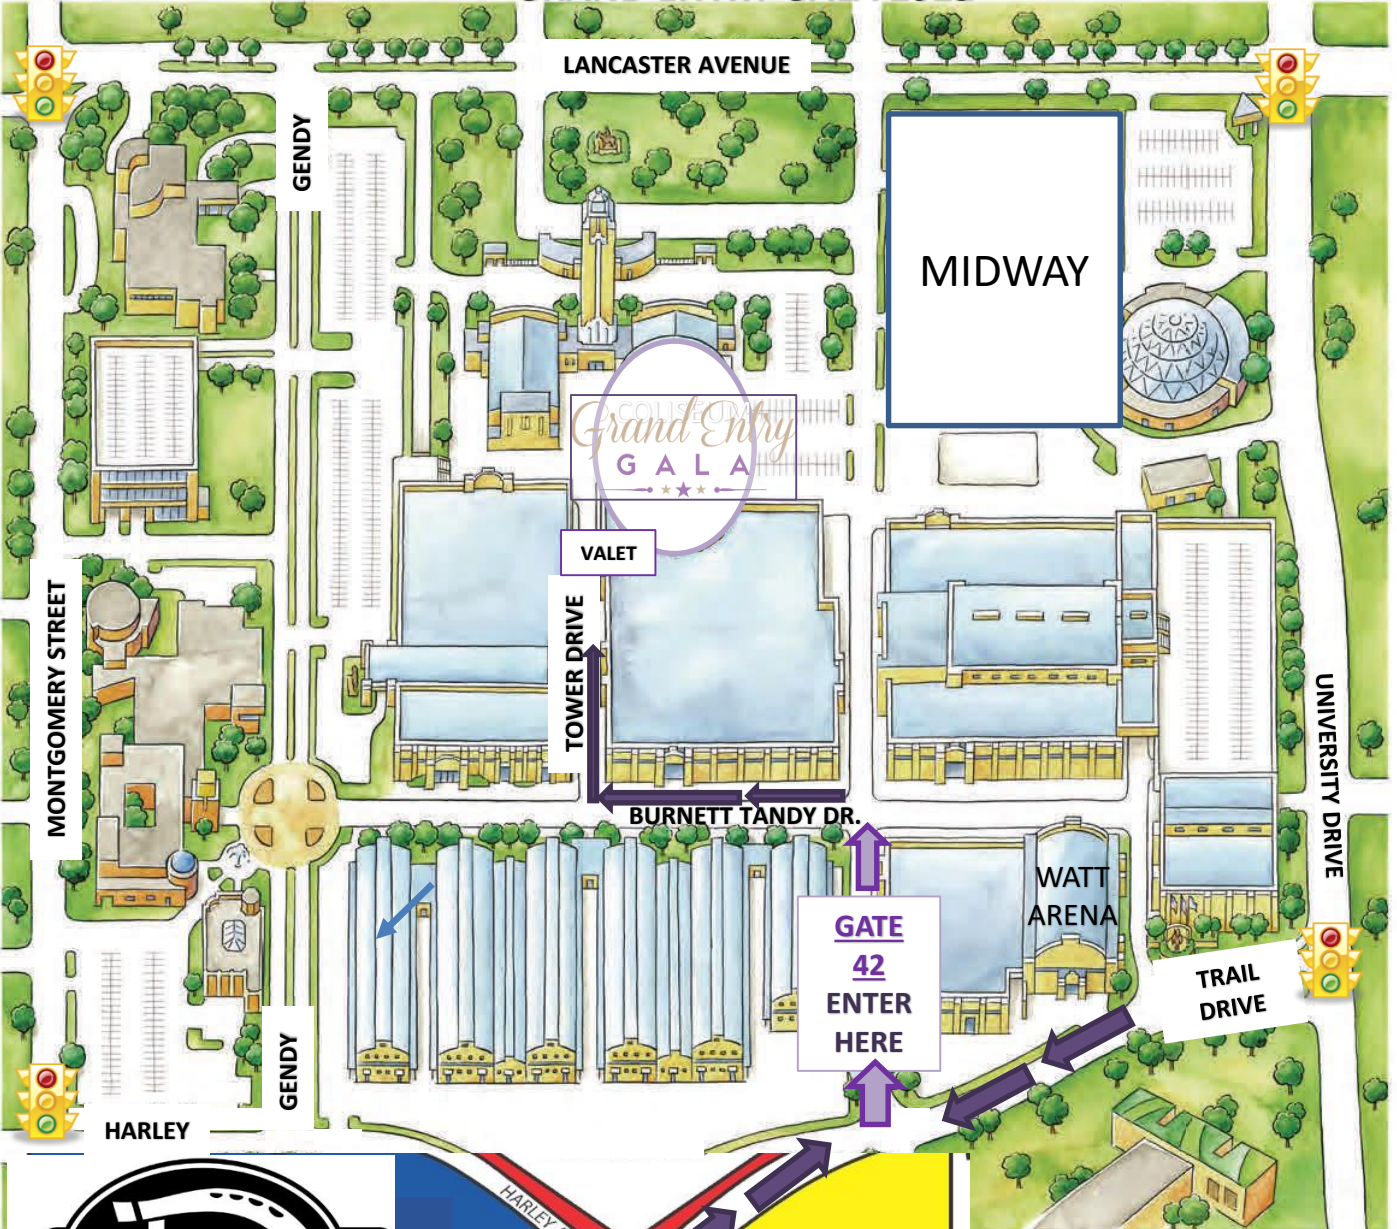

GRAND ENTRY GALA 2023

FROM UNIVERSITY – West ON TRAIL DRIVE AND RIGHT INTO GATE 42.

FROM MONTGOMERY – GO RIGHT ONTO TRAIL DRIVE AND LEFT INTO GATE 42

Once you enter GATE 42 (ON THE SOUTH SIDE OF THE WILL ROGERS CAMPUS) YOU WILL TURN LEFT ONTO BURNETT-TANDY TO ENTER THE QUEUE FOR VALET. IF YOU PREFER TO SELF PARK, AN ATTENDANT WILL DIRECT YOU ONCE YOU ARE ON BURNETT-TANDY.

FROM THE SOUTH: Take I-35W north to downtown Fort Worth – Exit I-30 West towards Abilene – Travel approximately three miles past downtown Fort Worth to the University Drive Exit (Exit 12) or Montgomery (Exit 11) – Go north.

FROM THE EAST: Take I-30 West approximately three miles past downtown Fort Worth to University Drive Exit (Exit 12) or Montgomery (Exit 11) and Go north.

FROM THE WEST: Take I-30 East to the University Drive Exit (Exit 12) or Montgomery (Exit 11) – Go North

RIDE SHARE:

**RIDE SHARE WILL DROP OFF IN THE SAME LOCATION AS VALET USING THE ADDRESS OF:
3316 Burnett Tandy Dr., Fort Worth, Texas 76107**