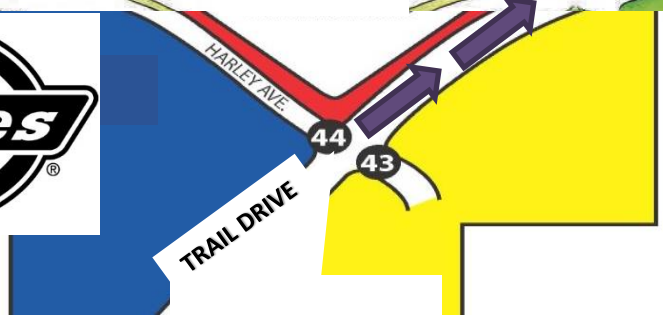

GRAND ENTRY GALA 2023

FROM UNIVERSITY – West ON TRAIL DRIVE AND RIGHT INTO GATE 42.

FROM MONTGOMERY – GO RIGHT ONTO TRAIL DRIVE AND LEFT INTO GATE 42

Once you enter GATE 42 (ON THE SOUTH SIDE OF THE WILL ROGERS CAMPUS) YOU WILL TURN LEFT ONTO BURNETT-TANDY TO ENTER THE QUEUE FOR VALET. IF YOU PREFER TO SELF PARK, AN ATTENDANT WILL DIRECT YOU ONCE YOU ARE ON BURNETT-TANDY.

Driving Directions:

FROM THE NORTH: Take I-35W South to downtown Fort Worth – Exit I-30 West towards Abilene – Travel approximately three miles past downtown Fort Worth to the University Drive Exit (Exit 12) or Montgomery (Exit 11) – Go north.

FROM THE SOUTH: Take I-35W north to downtown Fort Worth – Exit I-30 West towards Abilene – Travel approximately three miles past downtown Fort Worth to the University Drive Exit (Exit 12) or Montgomery (Exit 11) – Go north.

RIDE SHARE:

**RIDE SHARE WILL DROP OFF IN THE SAME LOCATION AS VALET USING THE ADDRESS OF:
3316 Burnett Tandy Dr., Fort Worth, Texas 76107**