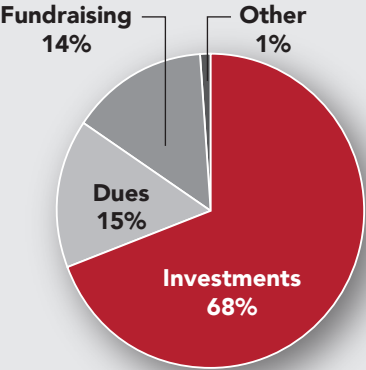

Throughout this annual report, you'll learn more about the ways our members and staff have supported both our volunteers and community during the 2020-2021 fiscal year. A few of the highlights include: \$560,000 granted to 12 nonprofit agencies for various specific projects, over \$75,000 in grants to nonprofit agencies to support unplanned/unbudgeted needs arising from COVID-19 and the unprecedented winter storm, reimagining and replanning all of our major fundraisers, our newly opened diaper bank, as well as extensive volunteer support throughout our community.

Thank you for supporting JLFW, our 2000 women members and the work we do in and for this community. Through our legacy of trained volunteers committed to serve our community and make a difference, we will continue to thrive and help others thrive!

## 2020-2021 Financials

Total Revenue  
**\$1,945,180**

Revenue:

Investments, Net	\$1,327,855
Membership Dues	\$300,618
Fundraising, Net	\$281,785
Other	\$24,083

Total Expenses  
**\$1,333,950**

Expenses:

Grants and Projects	\$637,945
Support Expenses	\$487,519
Other Program Expenses	\$208,486