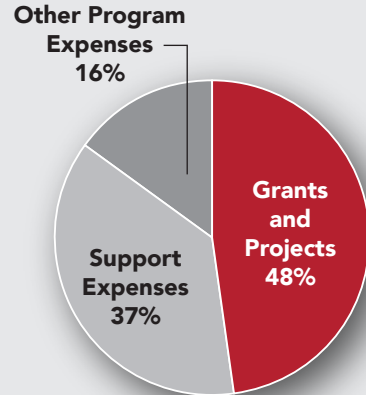

Throughout this annual report, you'll learn more about the ways our members and staff have supported both our volunteers and community during the 2020-2021 fiscal year. A few of the highlights include: \$560,000 granted to 12 nonprofit agencies for various specific projects, over \$75,000 in grants to nonprofit agencies to support unplanned/unbudgeted needs arising from COVID-19 and the unprecedented winter storm, reimagining and replanning all of our major fundraisers, our newly opened diaper bank, as well as extensive volunteer support throughout our community.

## 2020-2021 Financials

Total Revenue  
**\$1,945,180**

Revenue:

Investments, Net	\$1,327,855
Membership Dues	\$300,618
Fundraising, Net	\$281,785
Other	\$24,083

Total Expenses  
**\$1,333,950**

Expenses:

Grants and Projects	\$637,945
Support Expenses	\$487,519
Other Program Expenses	\$208,486